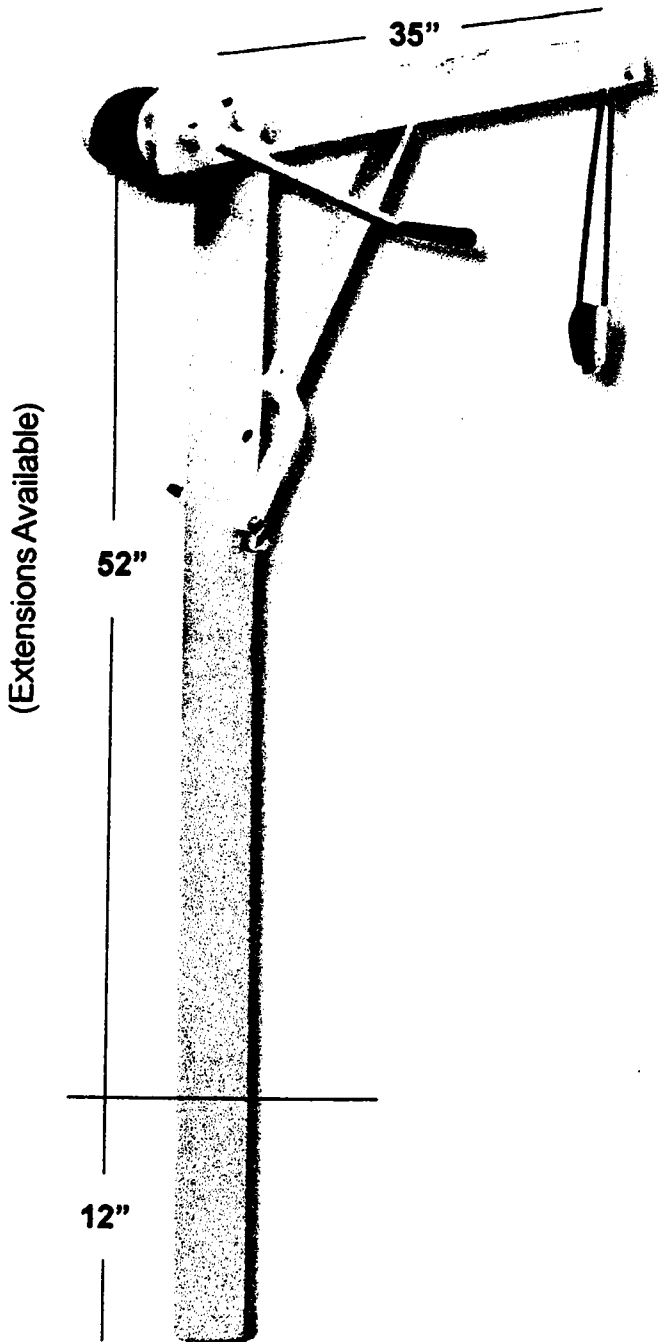

# CARGO-MATE™

***This 250 lb. max. portable lifting device has many uses aboard power boats, sailboats, on docks or anywhere a compact portable crane is desired.***

***The kit is complete with ratchet winch, lift tackle and mounting base.***

## **BUYER'S ATTENTION PLEASE**

*The Cargo Mate™ is not a "clip-on" device. It must be mounted in a manner and location on the boat that is structurally strong enough to support its 250 pound load lifting capacity. If there is any doubt in your mind as to proper installation, seek professional assistance.*