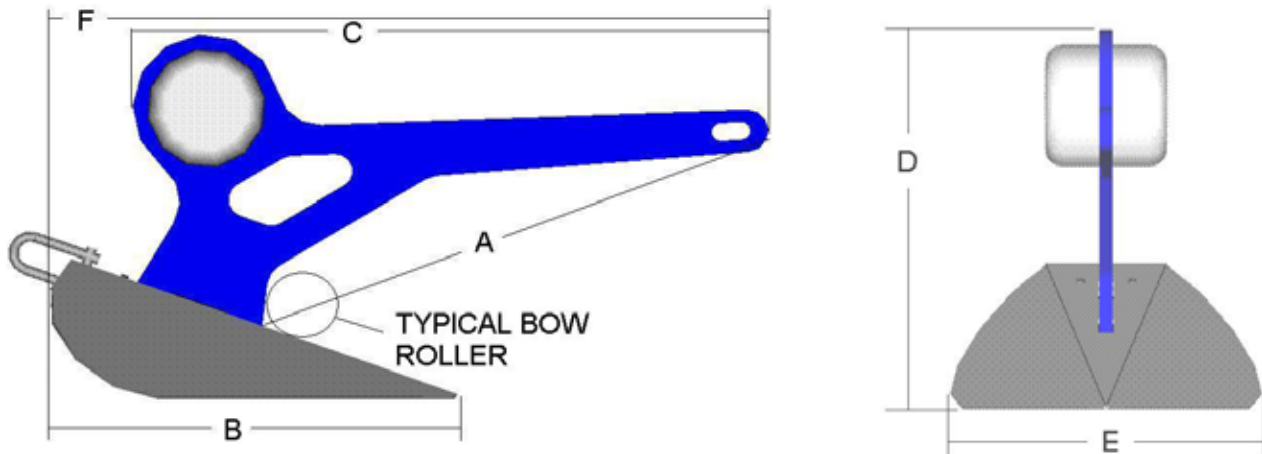

HydroBubble® Dimension Chart

Tip to Bow Roller	Plow Length	Shank Length	Over All Height Standard Shank	Over All Height Low Profile Shank **	Over All Width	Over All Length
A	B	C	D	D	E	F

Standard & Captains Choice Anchors

BB*	10.5	8.5	13	7	NA	7	14.5
25	13	10	15.5	9	NA	8	17.5
30	16	12.5	19.5	11	NA	9.5	21.5
35	16	14	19.5	11	9	11.5	23
40	20	15.5	24	14	11	12	28
45	20	18	24	14	11	13.5	30
50	25.5	20	30.5	17	13.5	15.5	34
55	25.5	22	30.5	17	13.5	16.5	36
60	30	24	36	20.5	16.5	18.5	41
65	30	26	36	20.5	16.5	20	43

SportBubble Anchors

200	13	11.5	16	9	NA	9	18.5
300	16	14.5	19.5	11.5	NA	11.5	23.5
400	20.5	17.5	25	15	NA	13	27

All dimensions are in inches. *Baby Bubble anchor used for PWC's etc.

**Low-Profile shank on Captain's Choice Low-Profile anchors only.